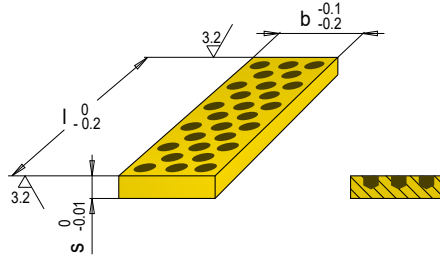

E 3172

Gleitplatte wartungsfrei

Self-lubricating flat guiding stock

0.8/

Mat.: 2.0598

≈ 180 HB / Graphit / graphite

t max. = 200°C

s	b	l	Nr. / No.
5	16	50	E 3172/16/ 50
		63	E 3172/16/ 63
		80	E 3172/16/ 80
		100	E 3172/16/100
6	20	50	E 3172/20/ 50
		63	E 3172/20/ 63
		80	E 3172/20/ 80
		100	E 3172/20/100
6	25	50	E 3172/25/ 50
		63	E 3172/25/ 63
		80	E 3172/25/ 80
		100	E 3172/25/100
		125	E 3172/25/125
6	40	80	E 3172/40/ 80
		100	E 3172/40/100
		125	E 3172/40/125
		160	E 3172/40/160
		200	E 3172/40/200
8	63	125	E 3172/63/125
		160	E 3172/63/160
		200	E 3172/63/200
		250	E 3172/63/250
		315	E 3172/63/315